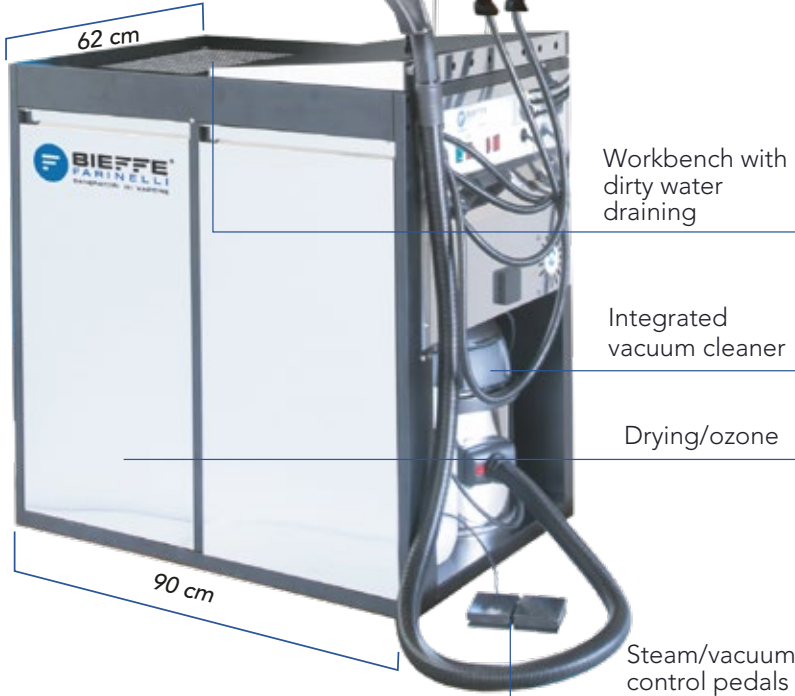

JET FOAM /
DETERGENT

VACUUM

OZONIZES
AND SANITIZES

DRY

INJECTION/
EXTRACTION

ACCESSORI INCLUSI SCARPAVAPOR PLUS

RIP0921
Steam brush f/
Scarpavapor®

CVK215C
Steam & vac flexible
2mts f/Scarpavapor®
nolimits