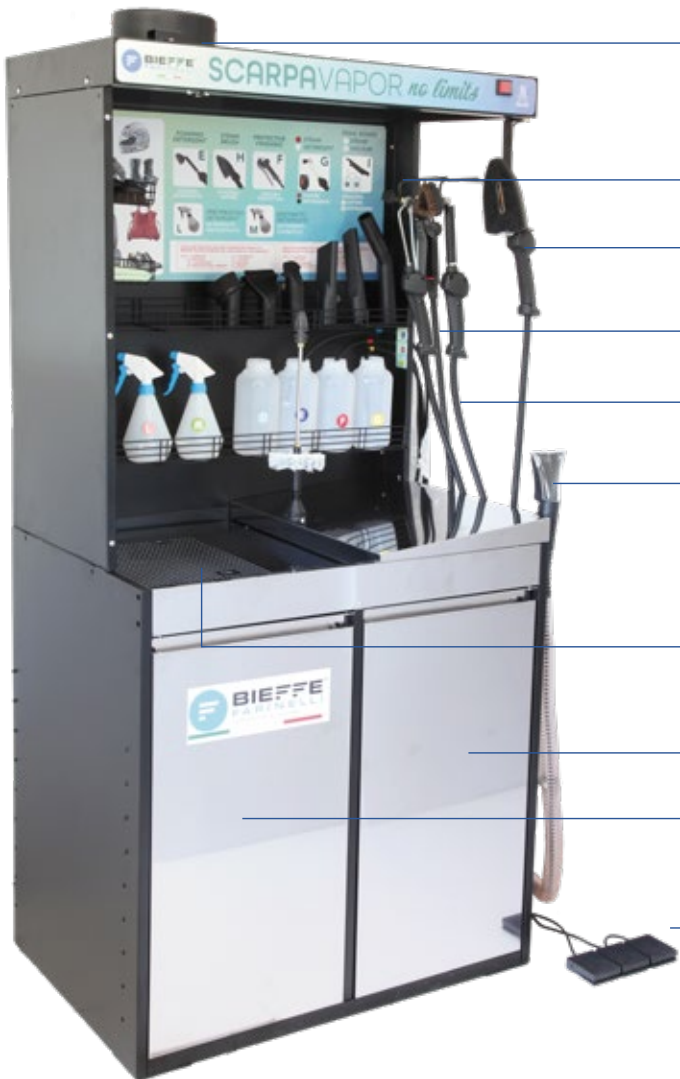

CLEANING SHOES LINE

SCARPAVAPOR Basic COD. BF426SA00

Scarpavapor No Limits is the perfect professional machine to clean: shoes, carpets, bags, car seats, helmets, sofas, etc

Extractor hood with light

Pretreating detergent jet

Steam brushing

Steam/
detergent gun

Foam jet

Steam and
vacuum handle

Workbench with
dirty water draining

Integrated vacuum cleaner

Drying/ozone

Steam/vacuum
control pedals

OZONIZES
AND SANITIZES

**OPTIONAL FOR
CLEANING CARPETS
AND ARMCHAIRS**

**GENTLE DRYER
FOR LEATHER
JACKETS
COD. BF426SA00**